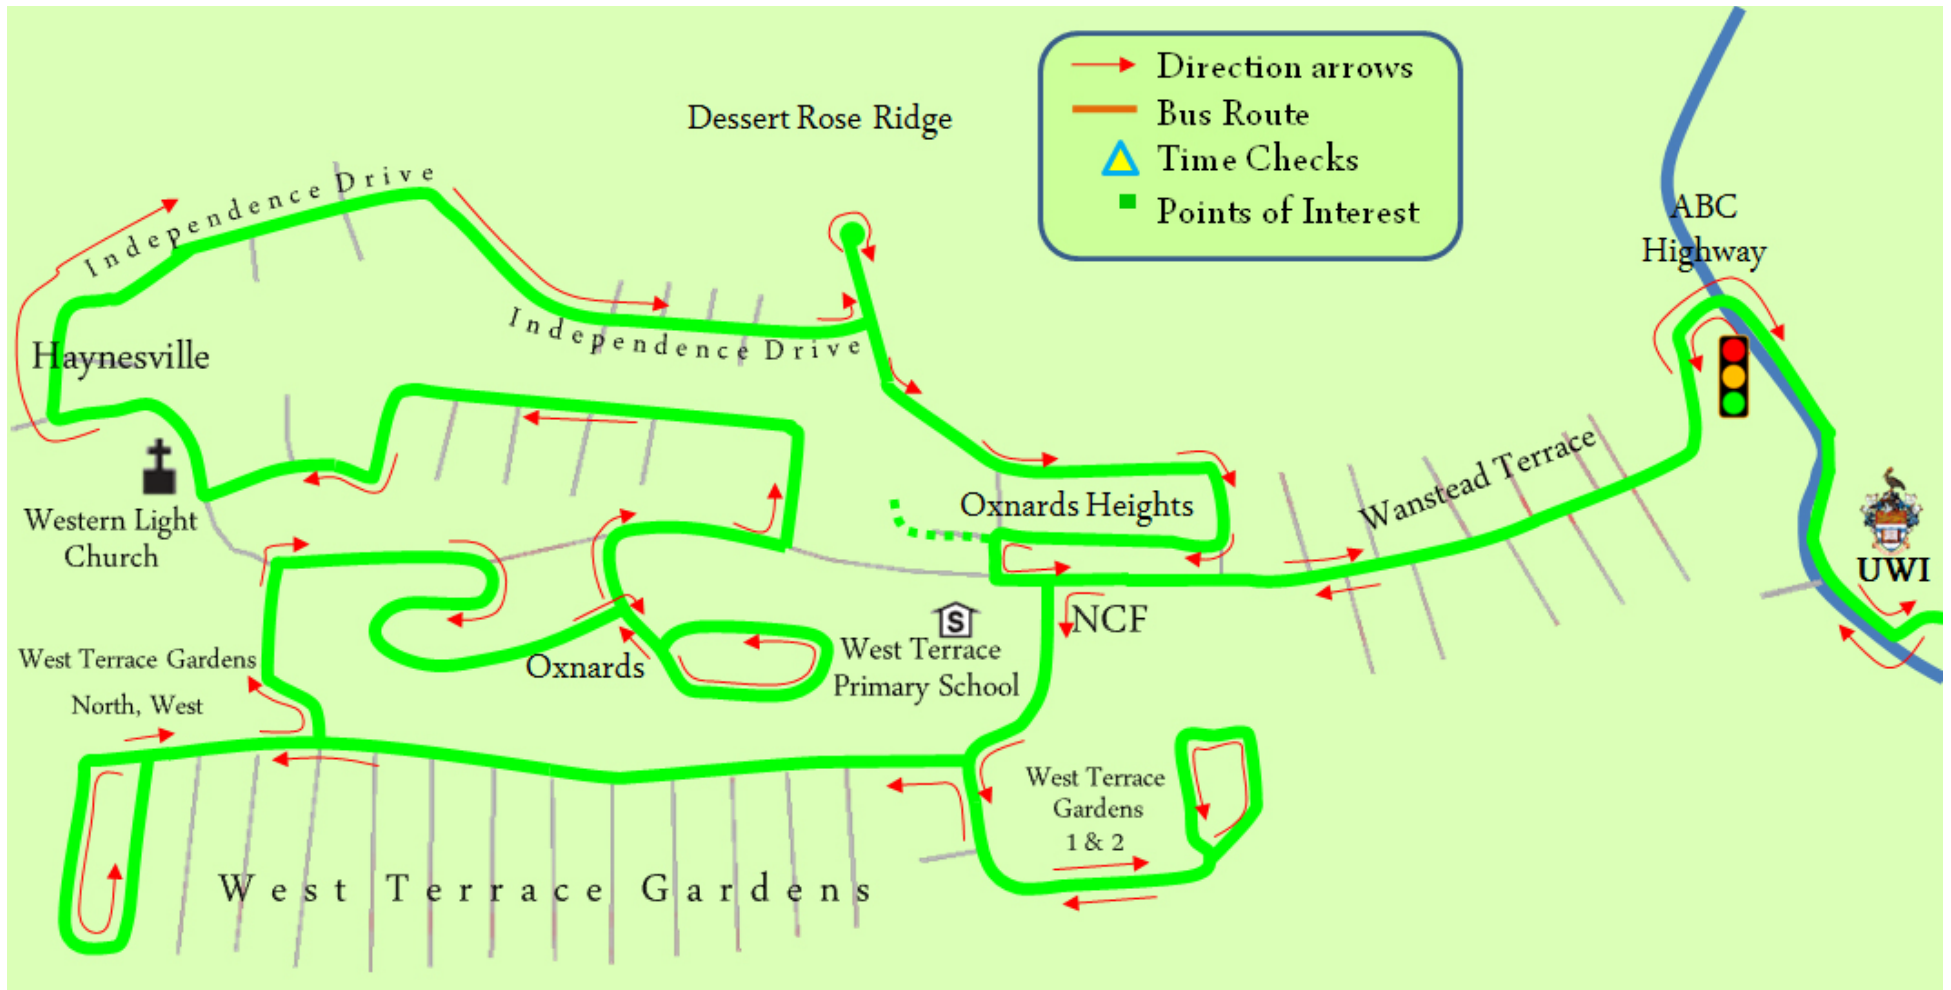

*The University of the West Indies
Cave Hill Campus
Student Shuttle Services*

**The NCF Shuttle Service
Route Schedule & Map
August 2009 - May 2010**

© The Office of Student Services

The NCF Shuttle Service – Map

The NCF Shuttle Service – Routes & Schedule

LOCATIONS SERVICED

- 1 Wanstead Drive
- 2 Wanstead Terrace
- 3 The NCF
- 4 West Terrace Gardens
- 5 Cherry Drive
- 6 Oxnards
- 7 Blue Bell Drive
- 8 Croton Drive
- 9 Gladiado Drive
- 10 Tulip Drive
- 11 Marigold Drive
- 12 Western Light Church
- 13 Oxnards Crescent
- 14 Haynesville
- 15 Melbourne Cricket Ground
- 16 Independence Drive
- 17 Metrological Institute
- 18 Desert Rose Ridge
- 19 Oxnards Heights

Times

(THIS SERVICES IS A ROUND TRIP FROM CAMPUS)

| | |
|---|----------|
| 1 | 04:10 PM |
| 2 | 05:10 PM |
| 3 | 06:10 PM |
| 4 | 07:10 PM |
| 5 | 08:10 PM |
| 6 | 09:10 PM |
| 7 | 10:10 PM |
| 8 | 11:00 PM |