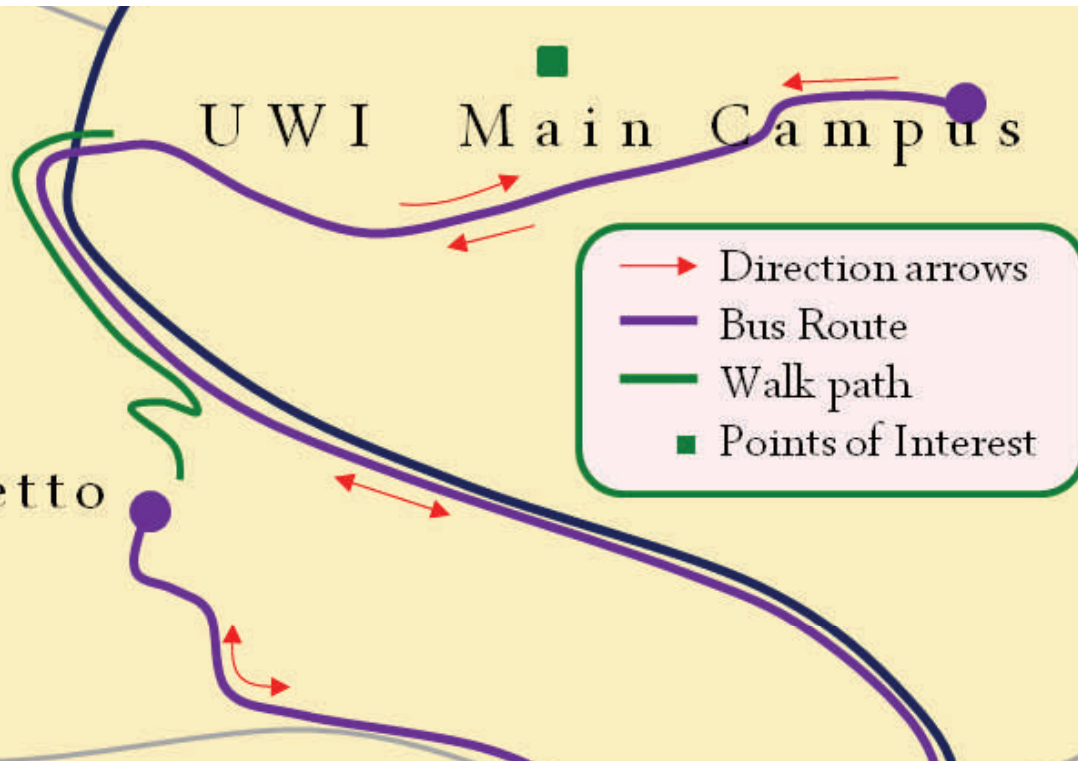

The University of the West Indies
Cave Hill Campus
Student Shuttle Services

UWI Lazaretto Campus

UWI Main Campus

- Direction arrows
- Bus Route
- Walk path
- Points of Interest

The Lazaretto Direct Shuttle Service
Route Schedule & Map
August 2009 - May 2010

FOUR SEASONS

© The Office of Student Services
Barbados

Frank Worrell
Round-a-bout

Blac

The Lazaretto Direct Shuttle Service – Schedule & Times

Times - This is a round trip service from the campus

		4	12:00 PM	8	04:10 PM	12	08:00 PM
1	09:10 AM	5	01:00 PM	9	05:10 PM	13	09:00 PM
2	10:10 AM	6	02:00 PM	10	06:10 PM	14	10:00 PM
3	11:10 AM	7	03:00 PM	11	07:10 PM	15	11:00 PM