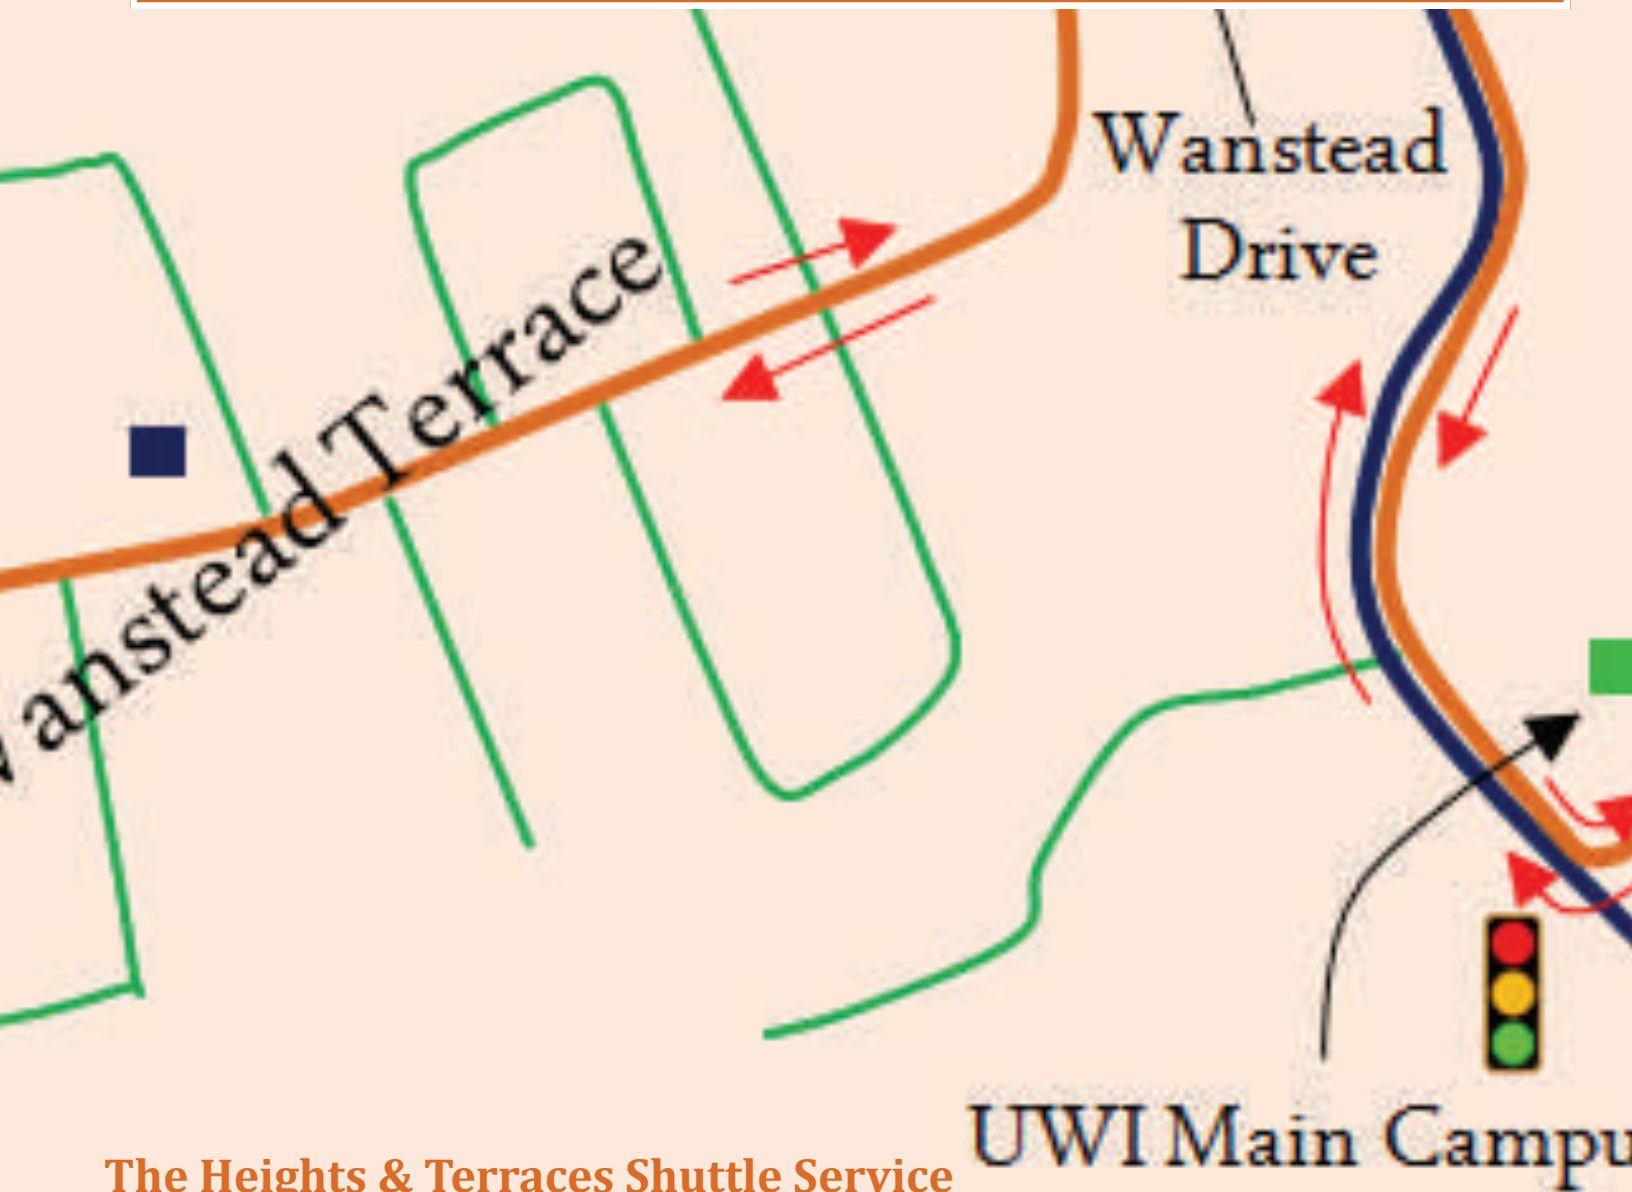

*The University of the West Indies*

*Cave Hill Campus*

*Student Shuttle Services*

**The Heights & Terraces Shuttle Service  
Route Schedule & Map  
August 2009 - May 2010**

# The Heights & Terraces Shuttle Service – Map

# The Heights & Terraces Shuttle Service – Route & Schedule

## Times

( THIS SERVICES IS A ROUND TRIP FROM CAMPUS )

1	07:40 AM
2	08:40 AM
3	09:40 AM
4	10:40 AM
5	11:40 AM
6	12:40 PM
7	01:40 PM
8	02:40 PM
9	03:10 PM

- ❖ All routes and times subject to change without notice and consultation. However, changes will be posted as soon as possible after the change has been made.
- ❖ Please note that this service is not a door to door service and drivers are not required to set down passengers in front of their destinations