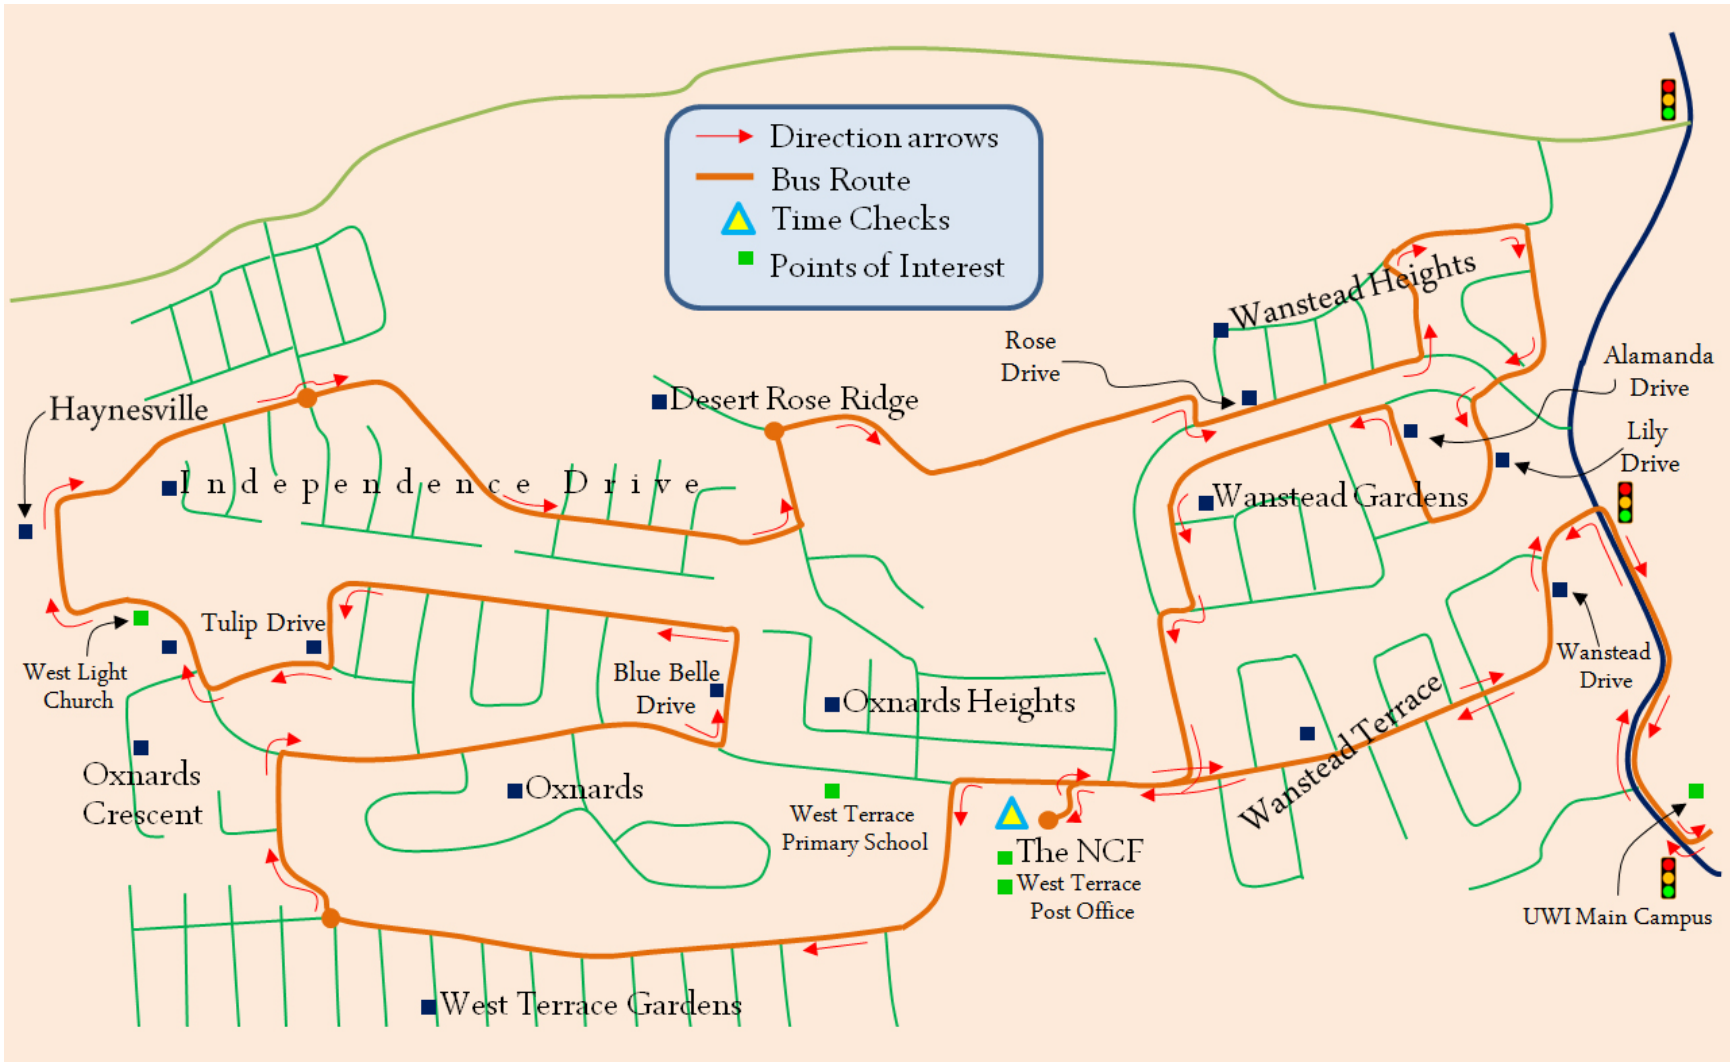

# The Heights & Terraces Shuttle Service – Map

# The Heights & Terraces Shuttle Service – Route & Schedule

## LOCATIONS SERVICED

- 1 Wanstead Drive
- 2 Wanstead Terrace
- 3 The NCF
- 4 Oxnards Heights
- 5 West Terrace Gardens
- 6 Cherry Drive
- 7 Oxnards
- 8 Blue Bell Drive
- 9 Croton Drive
- 10 Gladiado Drive
- 11 Tulip Drive
- 12 Marigold Drive
- 13 Western Light Church
- 14 Oxnards Crescent
- 15 Haynesville
- 16 Melbourne Cricket Ground
- 17 Independence Drive
- 18 Metrological Institute
- 19 Desert Rose Ridge
- 20 Wanstead Heights
- 21 Lily Drive

## Times

( THIS SERVICES IS A ROUND TRIP FROM CAMPUS )

1	07:40 AM
2	08:40 AM
3	09:40 AM
4	10:40 AM
5	11:40 AM
6	12:40 PM
7	01:40 PM
8	02:40 PM
9	03:10 PM

- ❖ All routes and times subject to change without notice and consultation. However, changes will be posted as soon as possible after the change has been made.
- ❖ Please note that this service is not a door to door service and drivers are not required to set down passengers in front of their destinations