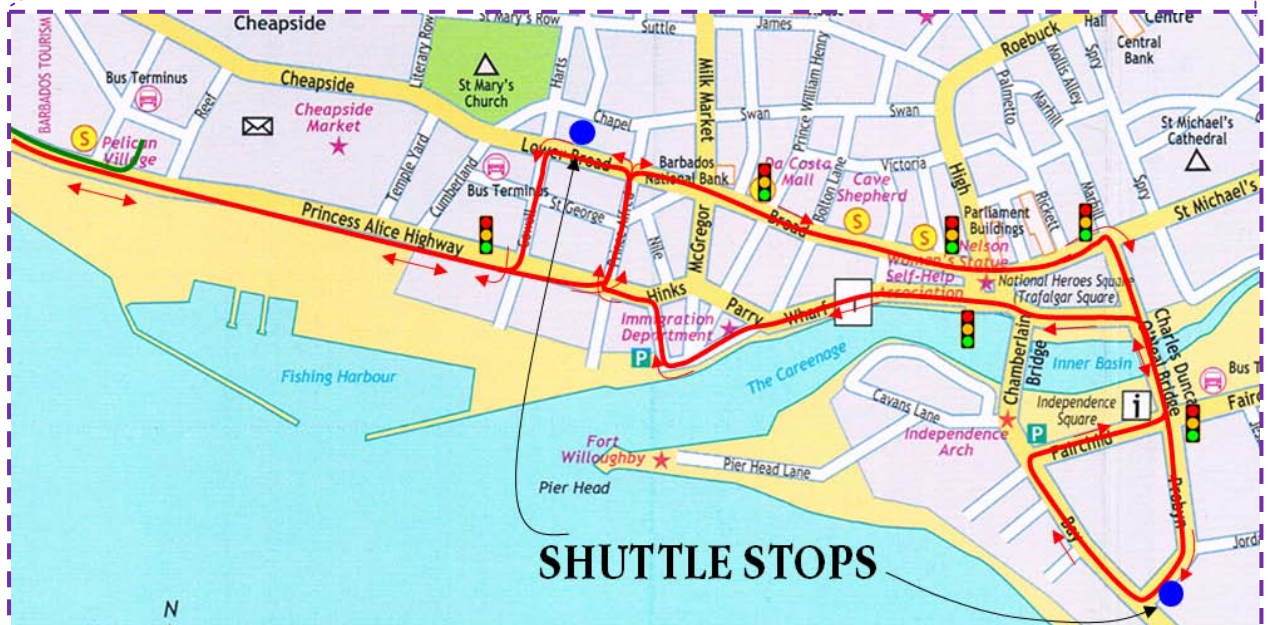

# The Bridgetown Express Shuttle Service – Map

## Routes From Campus to the City

- 1 University Drive
- 2 Spring Garden Hwy
- 3 President Kennedy Drive
- 4 Prescod Boulevard
- 5 Princess Alice Highway
- 6 Prince Alfred Street
- 7 Broad Street
- 8 Probyn Street

## Routes From the City to Campus

- 1 Probyn Street
- 2 Lower Bay Street
- 3 Independence Square
- 4 Wharf Road
- 5 Hincks Street
- 6 Prince Alfred
- 7 Lower Broad Street
- 8 Cowell Street
- 9 Princess Alice Highway
- 10 Prescod Boulevard
- 11 President Kennedy Drive
- 12 Spring Garden Hwy
- 13 University Drive

## Times

1	07:15 AM	9	03:30 PM
2	08:30 AM	10	04:30 PM
3	09:30 AM	11	05:30 PM
4	10:30 AM	12	06:30 PM
5	11:30 AM	13	07:30 PM
6	12:30 PM	14	08:30 PM
7	01:30 PM	15	09:30 PM
8	02:30 PM	16	10:30 PM

This is an express service the only set down and pick up point are: **Probyn Street** (next to the Bethel Methodist Church) and **Lower Broad Street** (in front of Jenns).