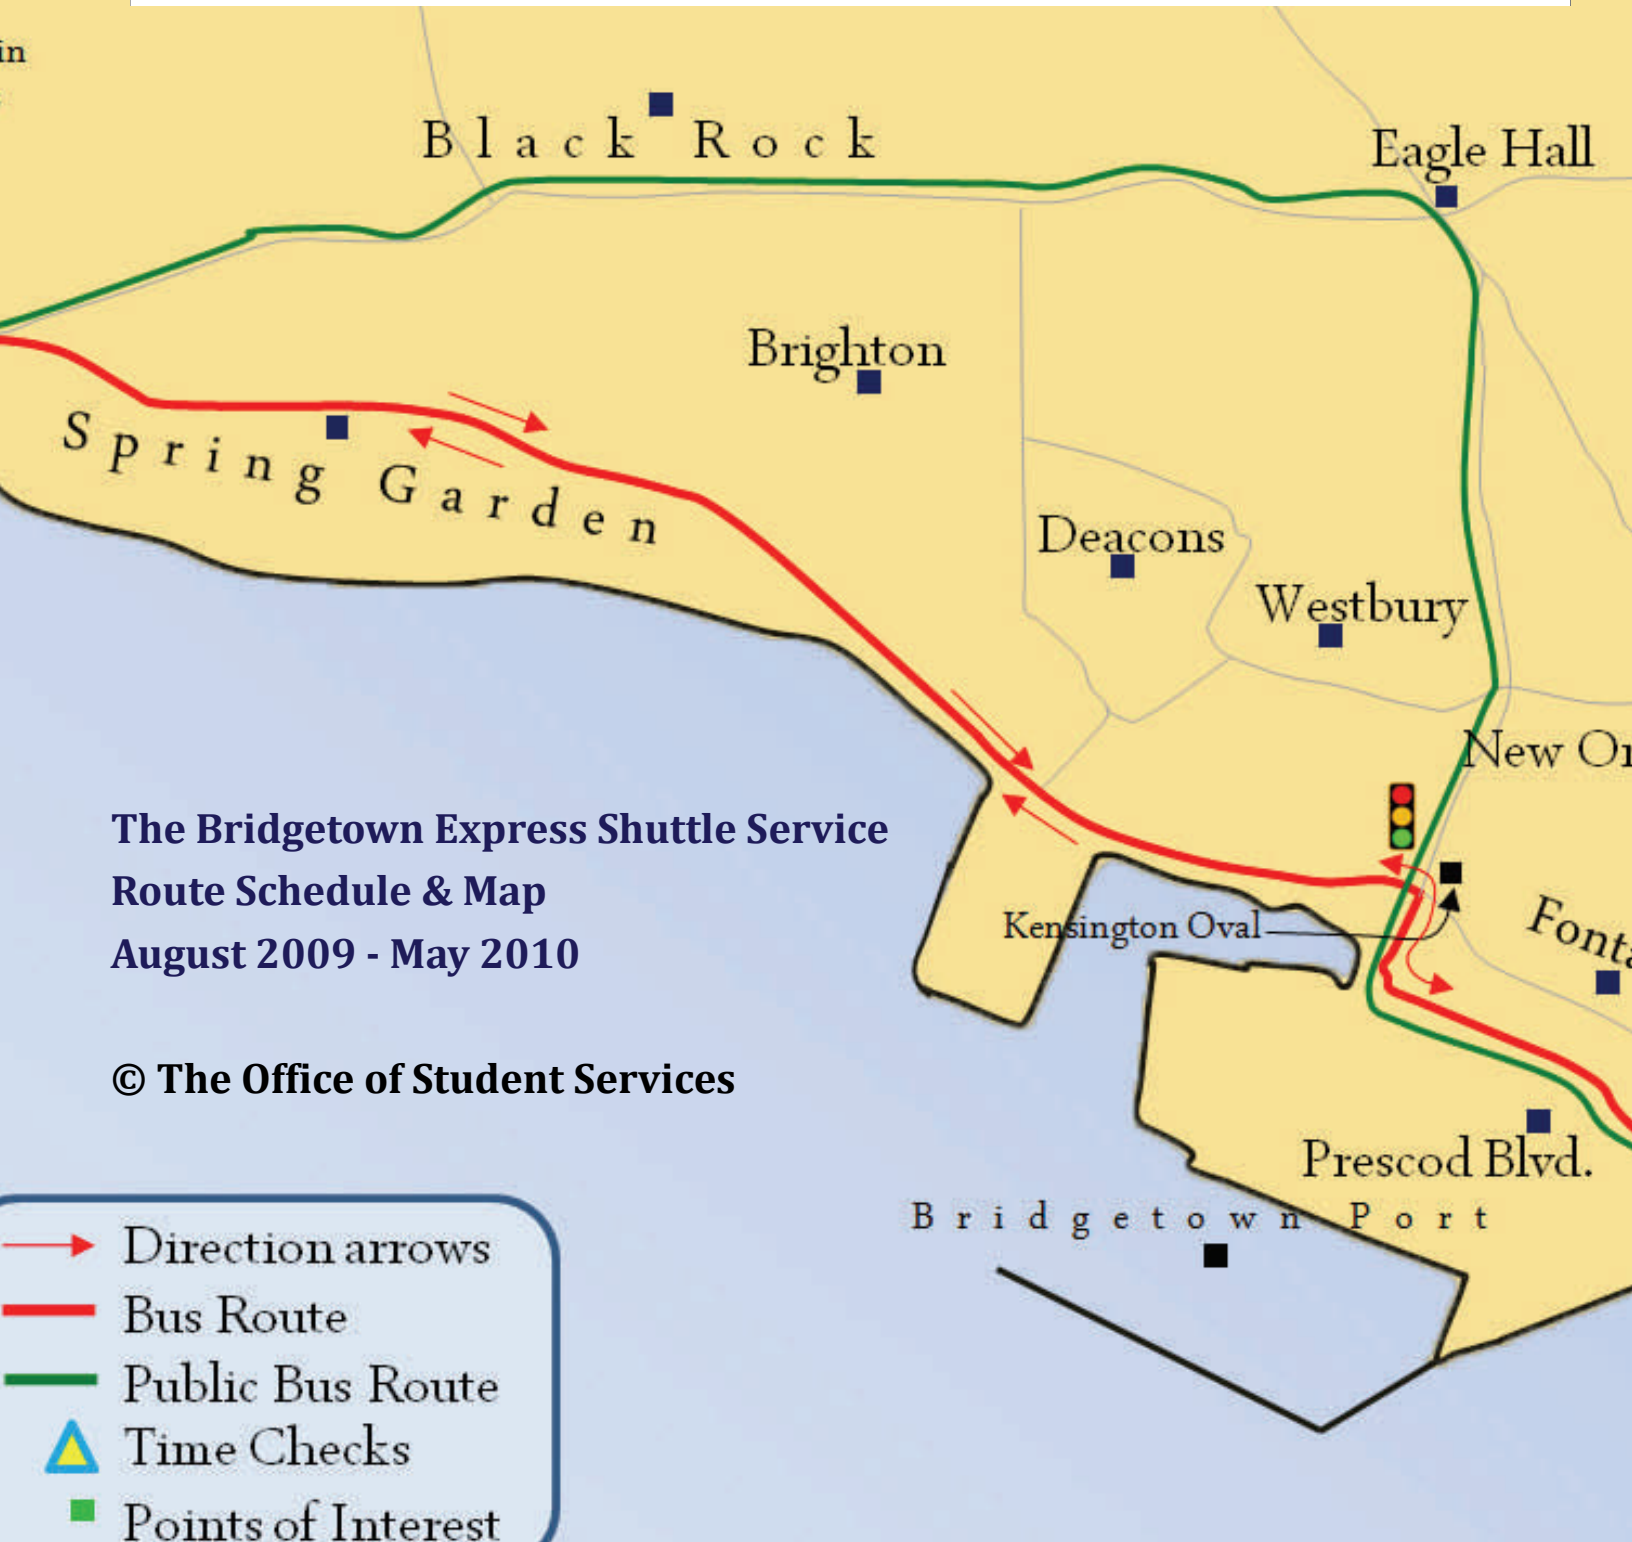

# The Bridgetown Express Shuttle Service – Map

## Routes From Campus to the City

- 1 University Drive
- 2 Spring Garden Hwy
- 3 President Kennedy Drive
- 4 Prescod Boulevard
- 5 Princess Alice Highway
- 6 Prince Alfred Street
- 7 Broad Street
- 8 Probyn Street

## Routes From the City to Campus

- 1 Probyn Street
- 2 Lower Bay Street
- 3 Independence Square
- 4 Wharf Road
- 5 Hincks Street
- 6 Prince Alfred
- 7 Lower Broad Street
- 8 Cowell Street
- 9 Princess Alice Highway
- 10 Prescod Boulevard
- 11 President Kennedy Drive
- 12 Spring Garden Hwy
- 13 University Drive

## Times

1	07:15 AM	9	03:30 PM
2	08:30 AM	10	04:30 PM
3	09:30 AM	11	05:30 PM
4	10:30 AM	12	06:30 PM
5	11:30 AM	13	07:30 PM
6	12:30 PM	14	08:30 PM
7	01:30 PM	15	09:30 PM
8	02:30 PM	16	10:30 PM

This is an express service the only set down and pick up point are: **Probyn Street** (next to the Bethel Methodist Church) and **Lower Broad Street** (in front of Jenns).