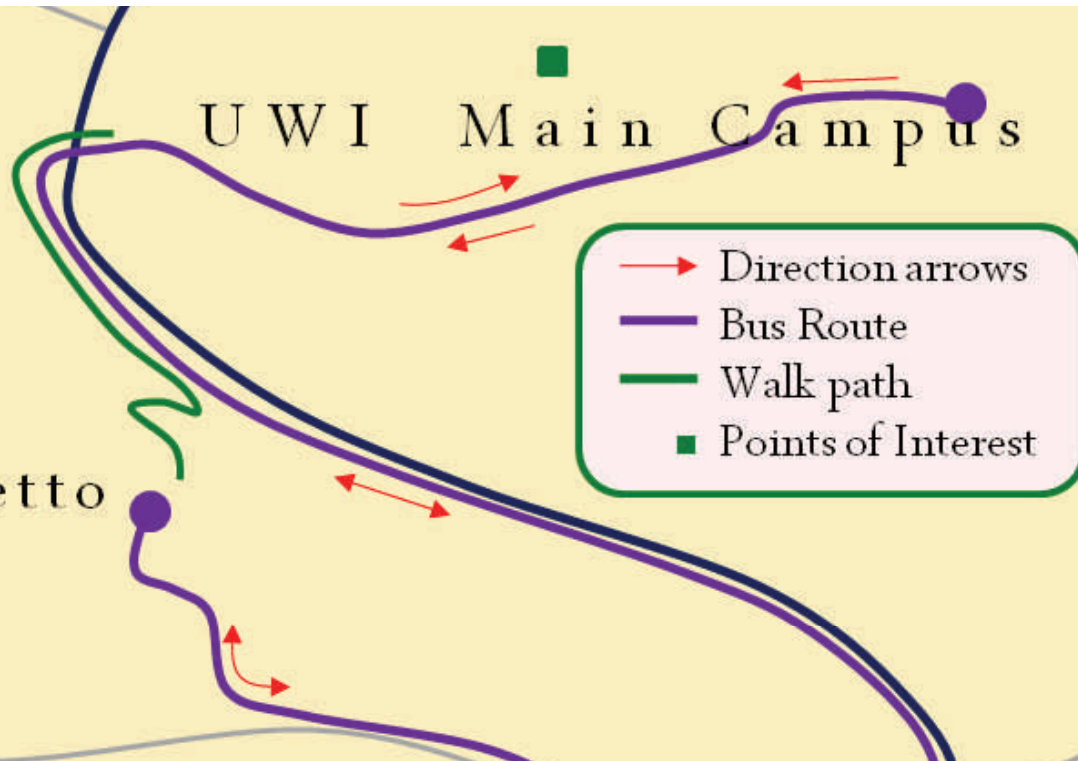

The University of the West Indies
Cave Hill Campus
Student Shuttle Services

UWI Lazaretto Campus

UWI Main Campus

- Direction arrows
- Bus Route
- Walk path
- Points of Interest

The Lazaretto Direct Shuttle Service
Route Schedule & Map
August 2009 - May 2010 ■

FOUR SEASONS

© The Office of Student Services
Barbados

Frank Worrell
Round-a-bout

Blac

The Lazaretto Direct Shuttle Service – Schedule & Times

Times - *This is a round trip service from the campus*

		4	12:00 PM	8	04:10 PM	12	08:00 PM
1	09:10 AM	5	01:00 PM	9	05:10 PM	13	09:00 PM
2	10:10 AM	6	02:00 PM	10	06:10 PM	14	10:00 PM
3	11:10 AM	7	03:00 PM	11	07:10 PM	15	11:00 PM